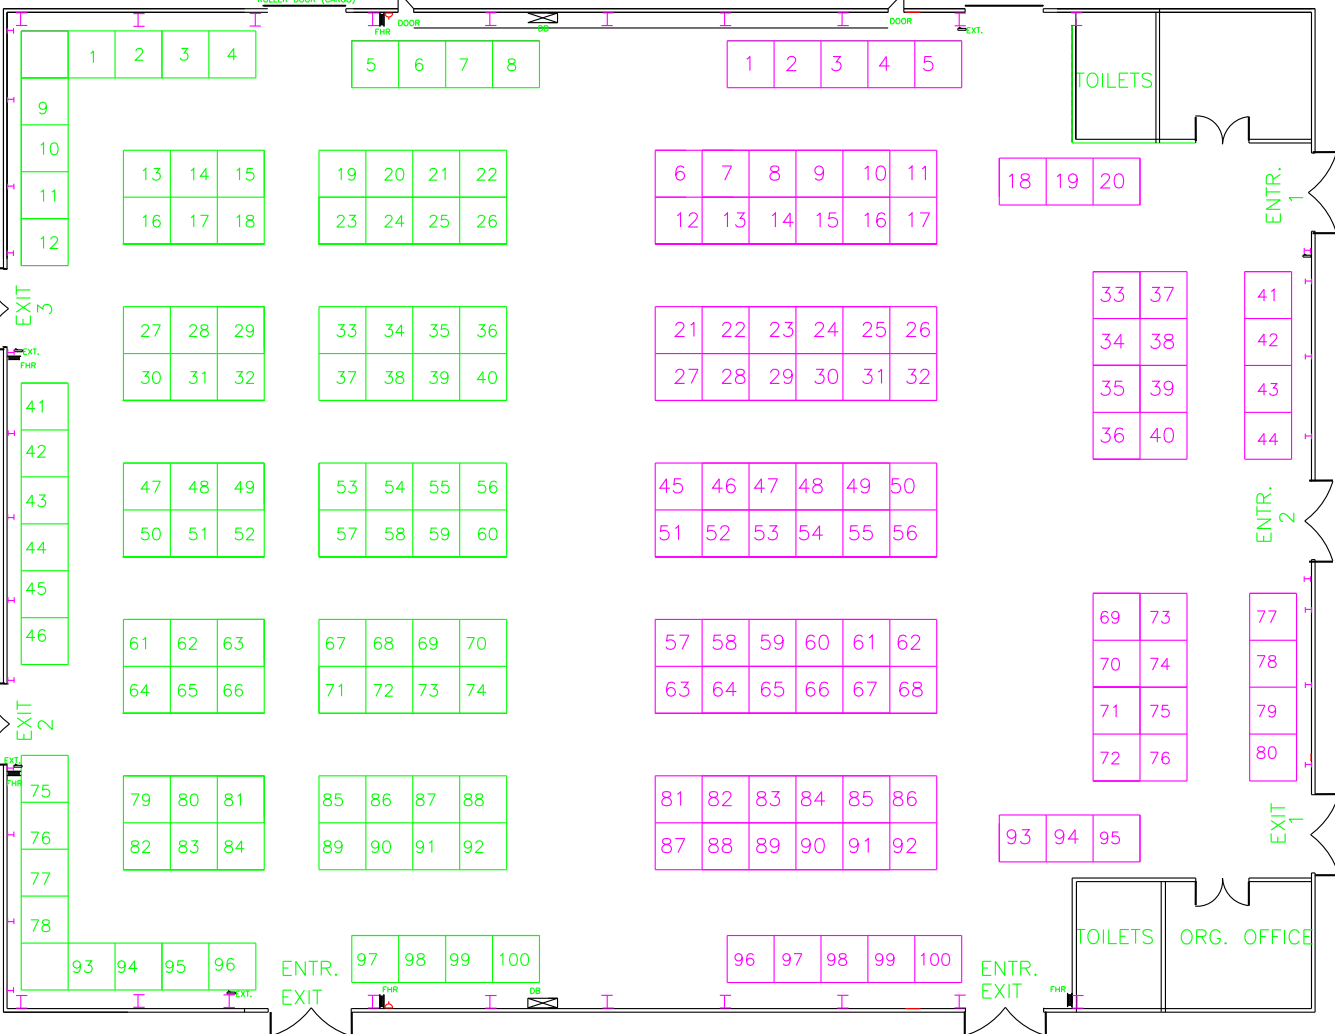

DITSHUPO HALL

LOADING / OFF LOADING
ROLLER DOOR (CARGO)

LOADING / OFF LOADING
ROLLER DOOR (CARGO)

FOBEX

ONLY FOBEX TAKES PLACE AT DITSHUPO HALL

**ITEX TAKES PLACE AT BOIPUSO HALL
GROUND FLOOR LAYOUT**